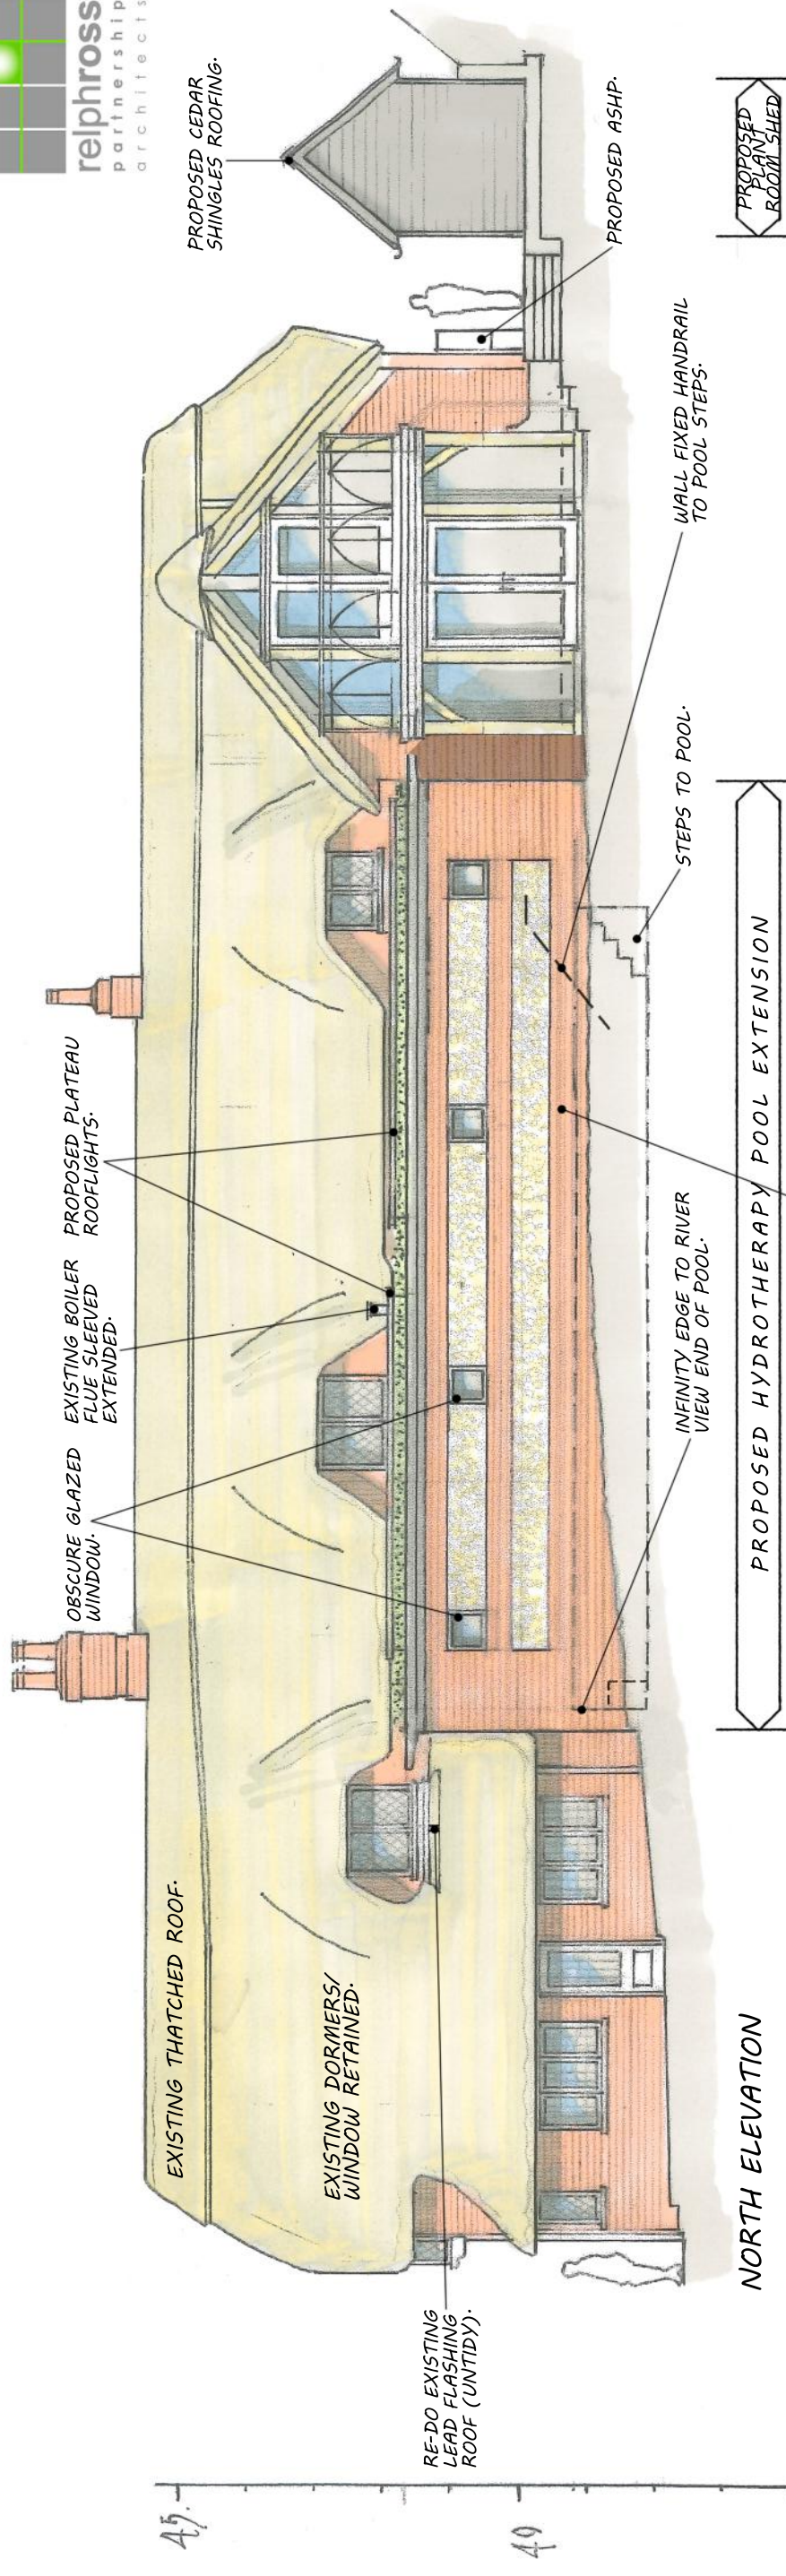

NOTES:  
THIS DRAWING IS COPYRIGHT OF THE ARCHITECTS AND  
MUST NOT BE USED WITHOUT THEIR PERMISSION. ALL  
DIMENSIONS TO BE CHECKED ON SITE. DISCREPANCIES AND  
OMISSIONS TO BE REPORTED IMMEDIATELY TO THE  
ARCHITECT.

NORTH ELEVATION

WEST ELEVATION

EAST ELEVATION

REV D - WORKS TO EXISTING CHIMNEY OMITTED. - 10/01/24  
 REV C - PLANNING/LBC APPLICATION. - 13/11/23  
 REV B - DRAWING AMENDED. - 01/11/23  
 REV A - DRAWING AMENDED TO PLANNERS COMMENTS. - 30/10/23

DWG NO° 23/3436/303 D

PROPOSED EXERCISE POOL & ALTERATIONS, AT KINGFISHER LODGE, LONGSTOCK, HAMPSHIRE,  
 PROPOSED ELEVATIONS, SCALE 1:100 @ A3, R.R.P.L. JANUARY 2023