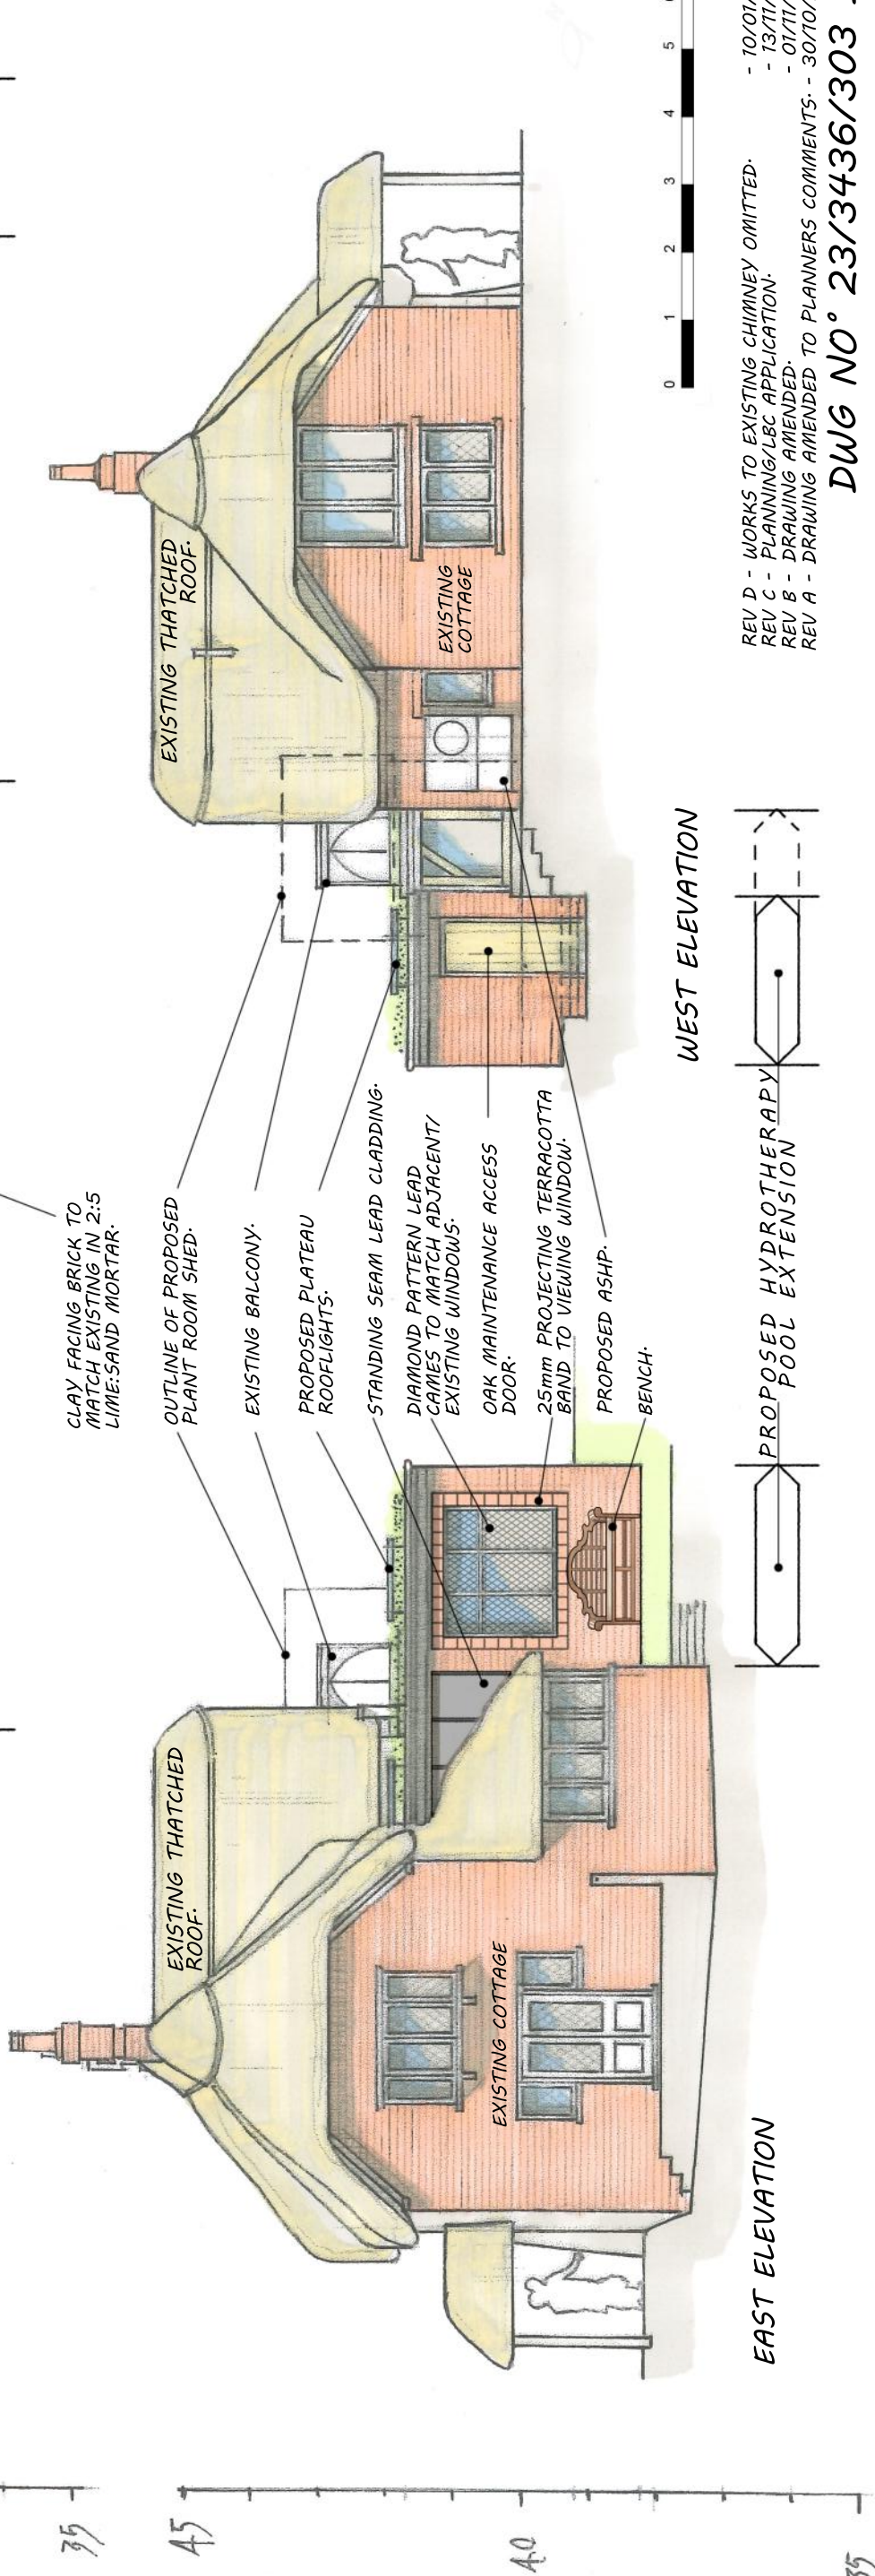

NOTES:  
THIS DRAWING IS COPYRIGHT OF THE ARCHITECTS AND  
MUST NOT BE USED WITHOUT THEIR PERMISSION. ALL  
DIMENSIONS TO BE CHECKED ON SITE. DISCREPANCIES AND  
OMISSIONS TO BE REPORTED IMMEDIATELY TO THE  
ARCHITECT.

NORTH ELEVATION

WEST ELEVATION

EAST ELEVATION

REV D - WORKS TO EXISTING CHIMNEY OMITTED. - 10/01/24  
 REV C - PLANNING/LBC APPLICATION. - 13/11/23  
 REV B - DRAWING AMENDED. - 01/11/23  
 REV A - DRAWING AMENDED TO PLANNERS COMMENTS. - 30/10/23

DWG NO° 23/3436/303 D

PROPOSED EXERCISE POOL & ALTERATIONS, AT KINGFISHER LODGE, LONGSTOCK, HAMPSHIRE,  
 PROPOSED ELEVATIONS, SCALE 1:100 @ A3, R.R.P.L. JANUARY 2023